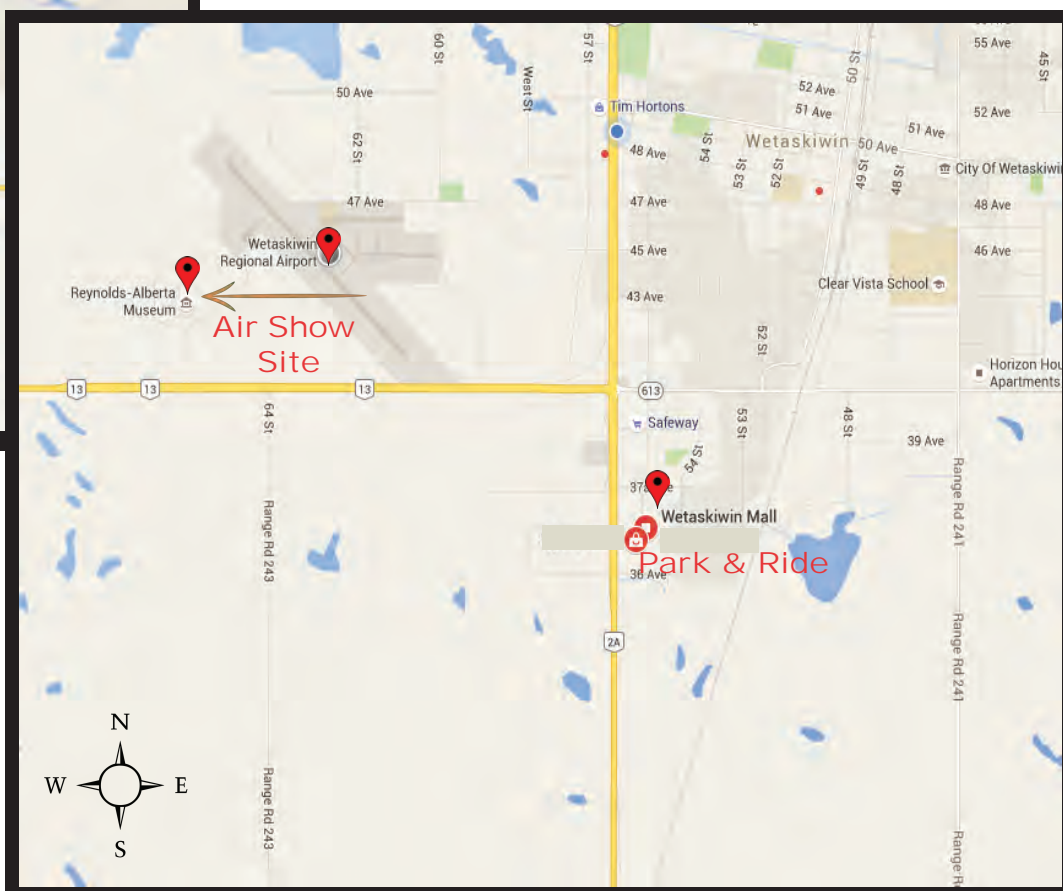

**Reynolds-Alberta Museum
SHOW SITE**

**6426-40 Avenue
2 km WEST of Wetaskiwin
on Highway 13**

Traveling from Edmonton

**45 km south
Access via Highway 2 then take
Highway 2A at Leduc; or
Highway 2 then Highway 13
east at Wetaskiwin exit**

Traveling from Edmonton International Airport

**Head West on Airport Road
take the ramp to Leduc/Red Deer
Access via Highway 2 then take
Highway 2A at Leduc; or
Highway 2 then Highway 13
east at Wetaskiwin exit**

Traveling from Red Deer

**105 km north
Access via Highway 2 then
Highway 2A exit to
Ponoka/Wetaskiwin; or Highway 2
then Highway 13 east at
Wetaskiwin exit**

Traveling from Calgary

**230 km north
Access via Highway 2
then Highway 2A exit to
Ponoka/Wetaskiwin; or
Highway 2 then
Highway 13 east at
Wetaskiwin exit**